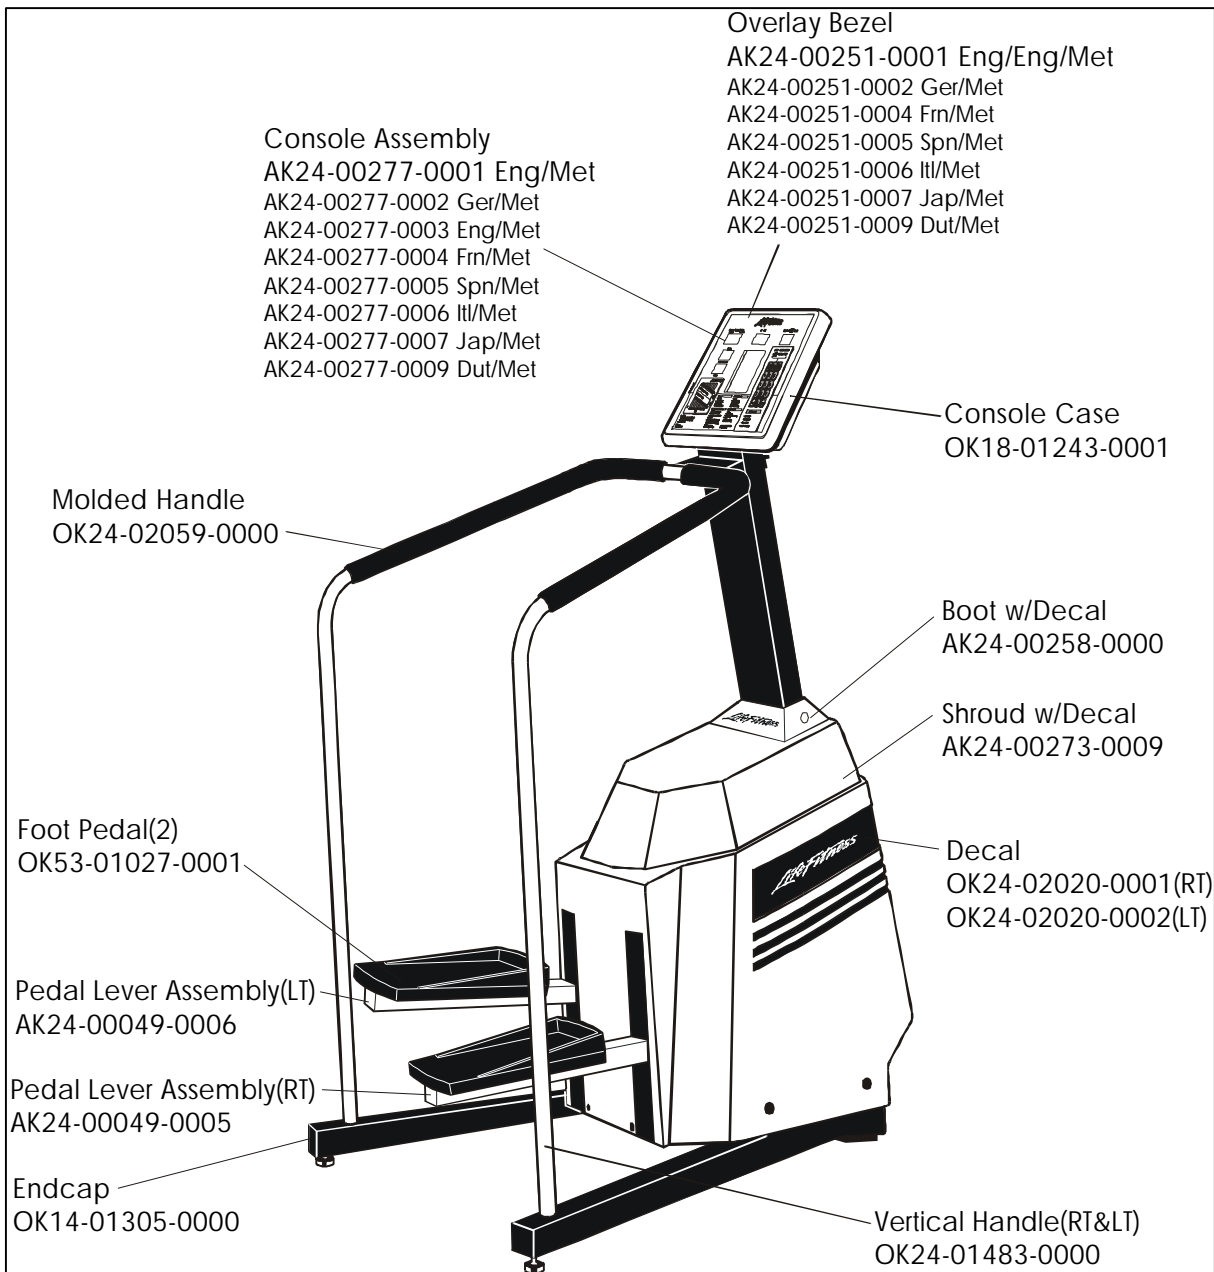

**LS-9100B  
STAIRCLIMBERS**

**GK24-00021-XXXX  
SN # 216142 - UP**

**LS-9100B  
STAIRCLIMBERS**

**GK24-00021-XXXX**  
SN # 216142 - UP

**LS-9100B  
STAIRCLIMBERS**

**GK24-00021-XXXX**  
SN # 216142 - UP